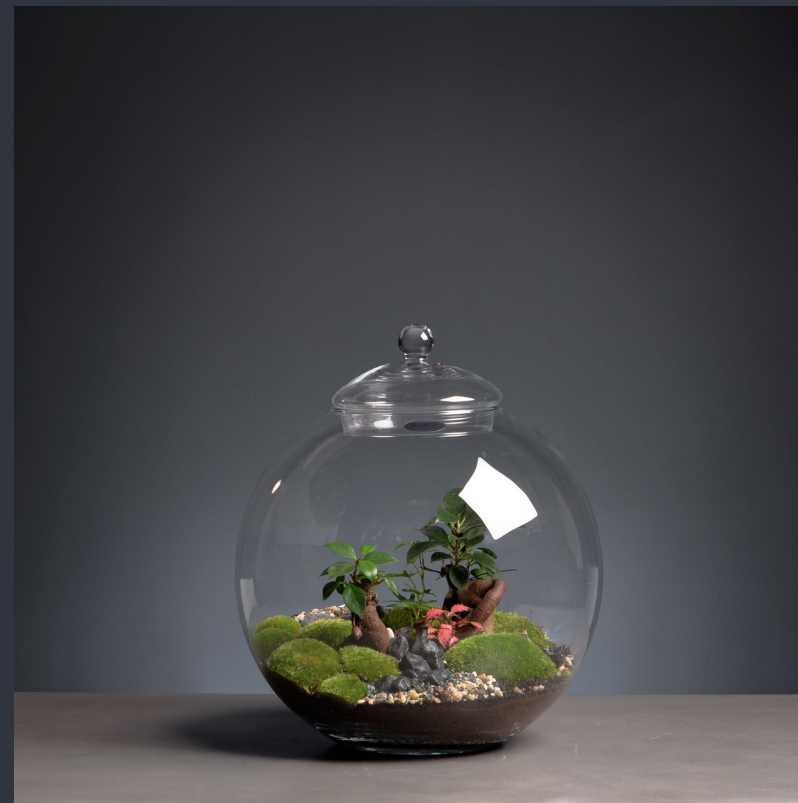

Earth

Plants :
Mini Ficus Ginseng, Ficus Ginseng, Fittonia, moss
medallions, sand and river gravel
D 37 cm x H 33 cm